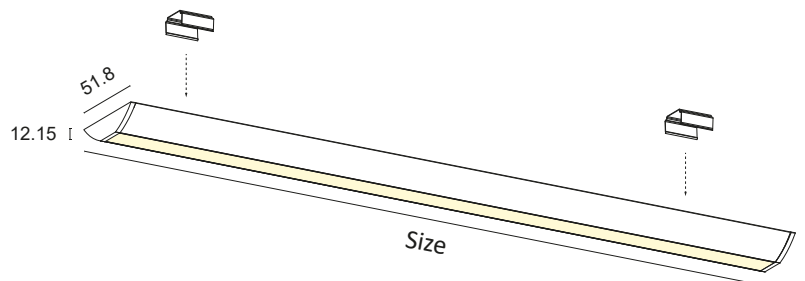

# VELA 2

V2.

Decorated anodised aluminium lamp complete with press-fit brushed diffuser , side supports and LED source with a high Lumen/Watt ratio. Wide availability of accessories that can be integrated into the profile. Suitable for primary residential and general lighting. Mounting with recessed clips.

Constant 24Vdc voltage supply  
Parallel connection, 50 cm cable

Constant voltage power supplies page 237  
Dimming Accessories page 249

 **MADE IN ITALY**

BASIC CODES

**V2.**

FINISHES

- 1** White
  - 2** Matt black
  - 7** Brushed aluminium
- \*Other finishes on request.

SIZE

- A** 300mm
- B** 450mm
- C** 500mm
- D** 600mm
- E** 700mm
- F** 800mm
- G** 900mm
- H** 1000mm
- I** 1200mm
- J** 1300mm
- K** 1400mm
- L** 1500mm
- M** 1800mm
- N** 2000mm
- O** 2300mm
- P** 2500mm
- Q** 2800mm
- R** 3000mm